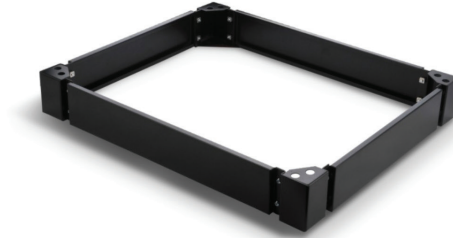

Plinth

Parameter

- Only for 19" cabinet,
- Static load capacity: 1000 Kg.[2200Lb]
- Material: SPCC cold rolled steel
- Color:RAL7035
:RAL9004

Shelf size MM		
Width	Depth	Height
600	600	100
600	800	100
600	900	100
600	1000	100
800	600	100
800	800	100

Drawer

Parameter

- Used for 19 inch network cabinet and rack.
- Static load capacity:35kg
- Sliding shelf could elongate to 450MM
- material: SPCC cold rolled steel
- Color:RAL7035
:RAL9004

Ordering Information