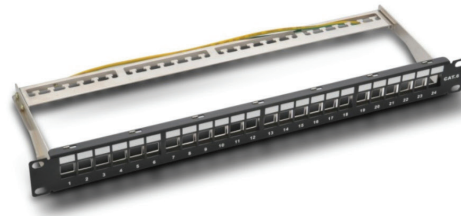

24 ports blank patch panel.

24 ports shielded blank patch panel.

Part No.	Item Description
PP0XU16UL	19" UNSHIELDED PATCH PANEL 16 PORT UNLOADED
PP0XU24UL	19" UNSHIELDED PATCH PANEL 24 PORT UNLOADED
PP0XS16UL	19" SHIELDED PATCH PANEL 16 PORT UNLOADED
PP0XS24UL	19" SHIELDED PATCH PANEL 24 PORT UNLOADED