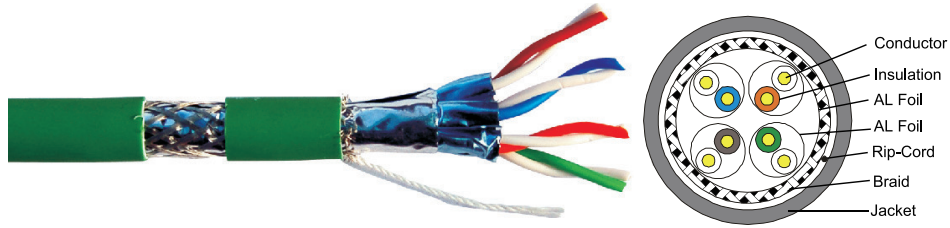

## CATEGORY 7 - S/FTP 4 PAIR INDOOR CABLE

Category	SFTP-CAT7-4P			Jacket Physical Properties	Before Aging TensileStrength(Mpa) $\geq 13.5$	
Test Standard	ISO/IEC11801、TIA-568-C.2				Elongation(%) $\geq 150$	
Conductor	Material	SOLID-Bare Copper			Aging Period( $^{\circ}\text{C}\times\text{hrs}$ )	$100^{\circ}\text{C}\times 24\text{h}\times 10\text{d}$
	Nom.O.D.(mm)	0.580	Up +0.003 Down -0.003		After Aging TensileStrength(Mpa)	$\geq 12.5$
Insulation	Material	Skin-foam-skinPE			Elongation(%)	$\geq 125$
	Diameter	1.350 $\pm$ 0.05mm			Cold bend(-20 $\pm$ 2 $^{\circ}\text{C}\times 4\text{h}$ )	No visible cracks
Shield	Al Foil	Drain wire	No	Electrical Characteristics (20 $^{\circ}\text{C}$ )	Impedance( $\Omega$ ): (1-100MHz)	100 $\pm$ 15 $\Omega$
Braid	TC Coverage 40%	Rip-cord	Yes		(100-250MHz)	100 $\pm$ 18 $\Omega$
					(250-600MHz)	100 $\pm$ 25 $\Omega$
Jacket	Thickness	0.60 $\pm$ 0.05mm			Delay Skew(ns/100m)	$\leq 25$
	ExternalO.D.	8.1 $\pm$ 0.3mm		NVP	74%	
	Material	PVC/LSZH		Capacitance (nf/100m) max	4.5	
	Color	Color Code		Pair to Ground Unbalance(pf/100m)max	330	
				DC Resistance ( $\Omega$ /100m) max	9.5	
				DC Resistance Unbalance(%)max	2.0	

Part No.	Item Description	Color Code
C07SI1GY	CAT 7 SFTP 4 PAIR CABLE GREY	GREY (GY)   BLUE (BU)   RED (RD)
C07SI3GY	CAT 7 SFTP 4 PAIR LSZH CABLE GREY	YELLOW (YL)   WHITE (WH)   GREEN (GR) ORANGE (OR)   BLACK (BL)   PURPLE (PL)