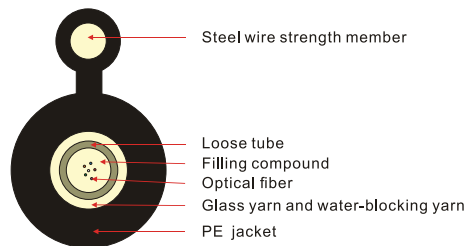

## Fiber Optic Outdoor Cable

Waterproof Distribution Cable(2-8F)

Military Cable(4-48F)

Outdoor/Indoor Cable(2-12F)

Outdoor Armoured Loose Tube Cable(2-12F)

Outdoor Cable(2-288F)

Outdoor Cable(2-288F)

Outdoor Cable(2-144F)

### Part No. Legend

FC - 00 - 00 - 000 - 00 - 0

FO CABLE	MODE		FIBER COUNT		FIBER PLACEMENT		PURPOSE		JACKET TYPE	
FC	OS1	OS1	2 CORE	02	TIGHT BUFFERED	TB	INDOOR	I	PCV	1
	OS2	OS2	4 CORE	04	CENTRAL LOOSE TUBE	CLT	OUTDOOR	O	PE	2
	OM1	OM1	6 CORE	06	MULTI LOOSE TUBE	MLT	INDOOR/OUTDOOR	I/O	LSZH	3
	OM2	OM2	8 CORE	08	SELF SUPPORTIG ARIAL	SSA				
	OM3	OM3	48 CORE	48	RIBBON FIBER CABLE	RFC				
	OM4	OM4								