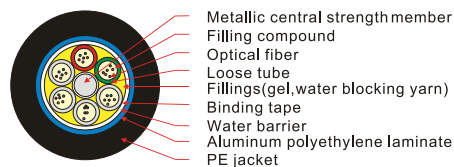

## Fiber Optic Outdoor Cable

Waterproof Distribution Cable(2-8F)

Military Cable(4-48F)

Outdoor/Indoor Cable(2-12F)

Outdoor Armoured Loose Tube Cable(2-12F)

Outdoor Cable(2-288F)

Outdoor Cable(2-288F)

Outdoor Cable(2-144F)