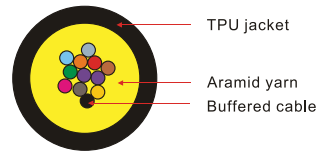

## Fiber Optic Outdoor Cable

Waterproof Distribution Cable(2-8F)

Military Cable(4-48F)

Outdoor/Indoor Cable(2-12F)

Outdoor Armoured Loose Tube Cable(2-12F)

Outdoor Cable(2-288F)

Outdoor Cable(2-288F)

Outdoor Cable(2-144F)