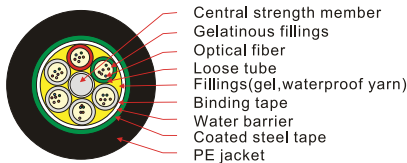

## Fiber Optic Outdoor Cable

Waterproof Distribution Cable(2-8F)

Military Cable(4-48F)

Outdoor/Indoor Cable(2-12F)

Outdoor Armoured Loose Tube Cable(2-12F)

Outdoor Cable(2-288F)

Outdoor Cable(2-288F)

Outdoor Cable(2-144F)