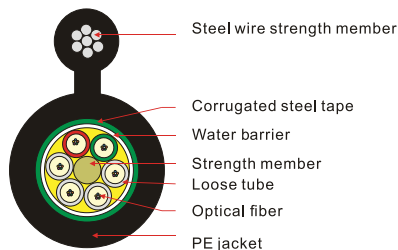

Outdoor Cable(2-288F)