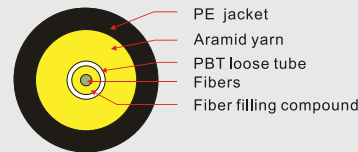

## Fiber Optic Outdoor Cable

Waterproof Distribution Cable(2-8F)

Military Cable(4-48F)

Outdoor/Indoor Cable(2-12F)

Outdoor Armoured Loose Tube Cable(2-12F)

Outdoor Cable(2-288F)

Outdoor Cable(2-288F)

Outdoor Cable(2-144F)