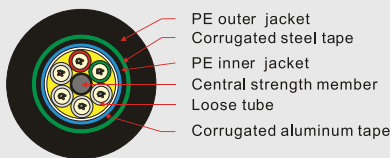

## Fiber Optic Outdoor Cable

Waterproof Distribution Cable(2-8F)

Military Cable(4-48F)

Outdoor/Indoor Cable(2-12F)

Outdoor Armoured Loose Tube Cable(2-12F)

Outdoor Cable(2-288F)

Outdoor Cable(2-288F)

Outdoor Cable(2-144F)

Outdoor Cable(2-144F)

Outdoor Cable(2-288F)

Outdoor Cable(2-12F)