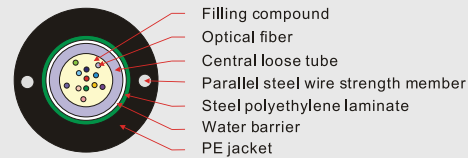

## Fiber Optic Outdoor Cable

Waterproof Distribution Cable(2-8F)

Military Cable(4-48F)

Outdoor/Indoor Cable(2-12F)

Outdoor Armoured Loose Tube Cable(2-12F)

Outdoor Cable(2-288F)

Outdoor Cable(2-288F)

Outdoor Cable(2-144F)