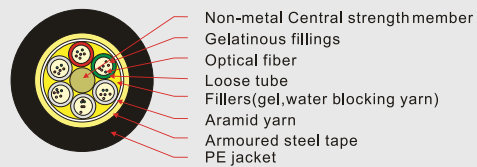

Outdoor Cable(2-144F)